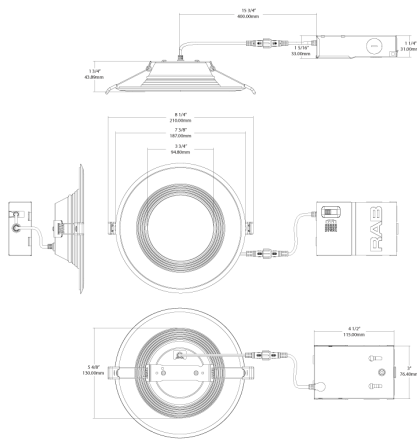

Technical Specifications (continued)

Electrical

Operating Frequency:

60Hz

Construction

Material:

Metal

Trim Style:

Baffle Trim

Shape:

Round

Mounting:

Recessed ceiling

Operating Temperature:

-20°C (-4°F) to 40°C (104°F)

Size:

6"

LED Characteristics

R9 Value:

High color performance with R9 greater than or equal to 50

Other

Warranty:

RAB warrants that our LED products will be free from defects in materials and workmanship for a period of five (5) years from the date of delivery to the end user, including coverage of light output, color stability, driver performance and fixture finish. RAB's warranty is subject to all terms and conditions found at rablighting.com/warranty.

Trade Agreements Act Compliant:

This product is a product of Cambodia and a "designated country" end product that complies with the Trade Agreements Act

Buy American Act Compliance:

RAB values USA manufacturing! Upon request, RAB may be able to manufacture this product to be compliant with the Buy American Act (BAA). Please contact customer service to request a quote for the product to be made BAA compliant.

Dimensions

Features

- 5 color temperatures in 1 SKU (2700K, 3000K, 3500K, 4000K, 5000K)
- Back-lit deep regress remote driver downlight
- No recessed housing or j-box required
- Dimmable down to 5% on compatible dimmers, see Dimmer Compatibility List
- IC and airtight rated
- Suitable for indoor and outdoor use in dry, damp, and wet environments

Ordering Matrix

Family	Size	Shape	Wattage	CRI/Color Temp	Voltage	Finish	Trim
RDLFA	6	R	12.5	95CCT	120	W	B
	4 = 4" 6 = 6"	R = Round	8 = 8W 12.5 = 12.5W	95CCT = 90 CRI, Field Adjustable	120 = 120V	W = White	B = Baffle